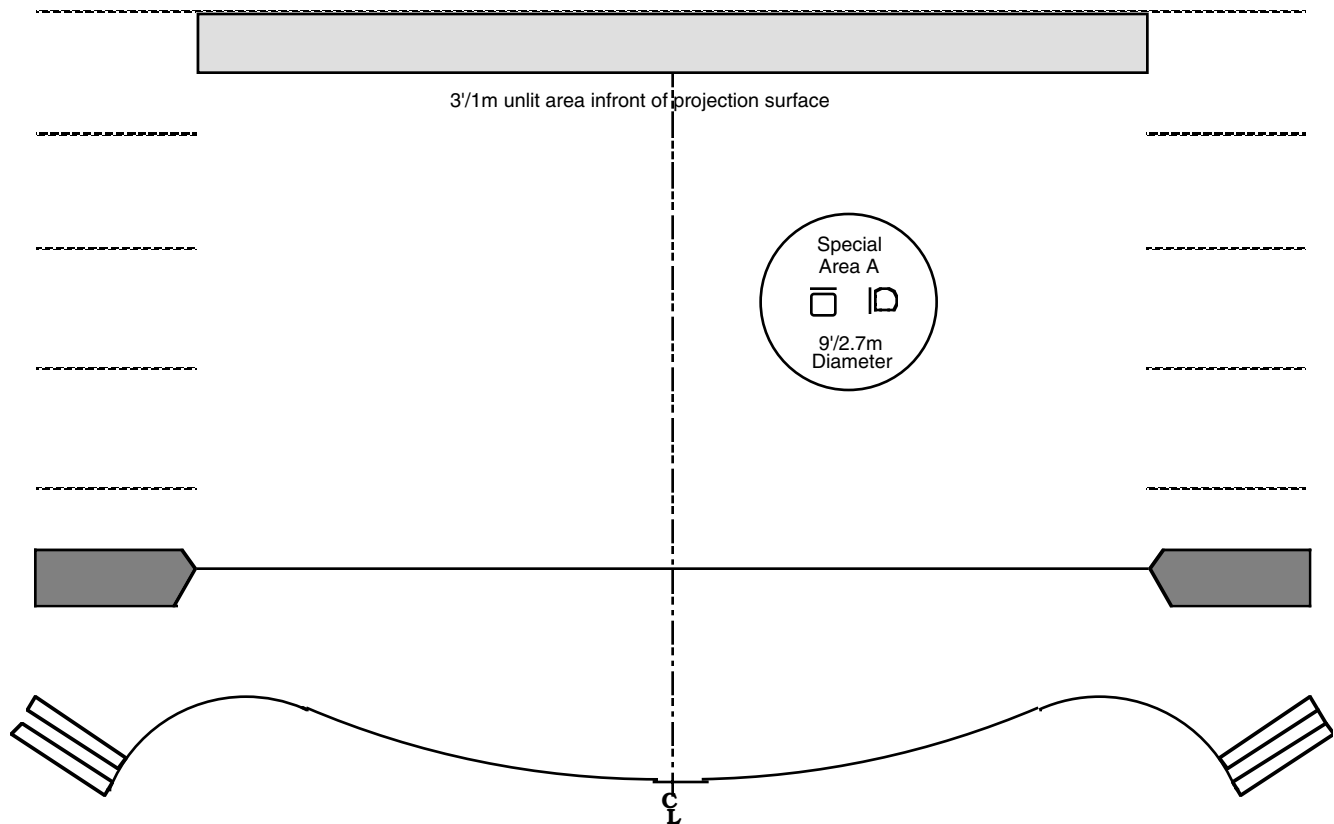

Special Lighting Requirements for *TREE WHISPERS*

Name of Area	Function of Instrument	Focus	Colour
Special Area A 9'2.7m diameter pool	45° DR, cool, separate control	Soft edge	R 60
	45° DL, warm, separate control	Soft edge	R 05
	45° Backlight, straw, separate control	Soft edge	R 13
	45° Backlight, blue, separate control	Soft edge	R 78
	Substitute one downlight if four are unavailable	Soft edge	OW
Warm Side-light	SR shin-kickers 1'/.3m	Soft edge	R 36
	SL side-booms @ 4'6"/1.4m - horizontal cross	Soft edge	R 05
	SR tips - high cross-light	Soft edge	R 16
Cool Side-light	SL shin-kickers 1'/.3m	Soft edge	R 92
	SR side-booms @ 4'6"/1.4m - horizontal cross	Soft edge	R 66
	SL tips - high cross-light	Soft edge	R 65
Gobo Washes	Bare branches	Hard edge	R 60
	Fine leaves	Hard edge	R 88
Diagonal Back-light		Soft edge	R 86
		Soft edge	R 57

Notes:

All lights to be focused and shuttered off the projection surface leaving a 3'/1m deep unlit strip directly in front of the projection surface. If there is enough stage space, rear projection is preferred. No cross-over is needed by the performers.

Special Lighting Requirements for *TREE WHISPERS*

Name of Area	Function of Instrument	Focus	Colour
--------------	------------------------	-------	--------
